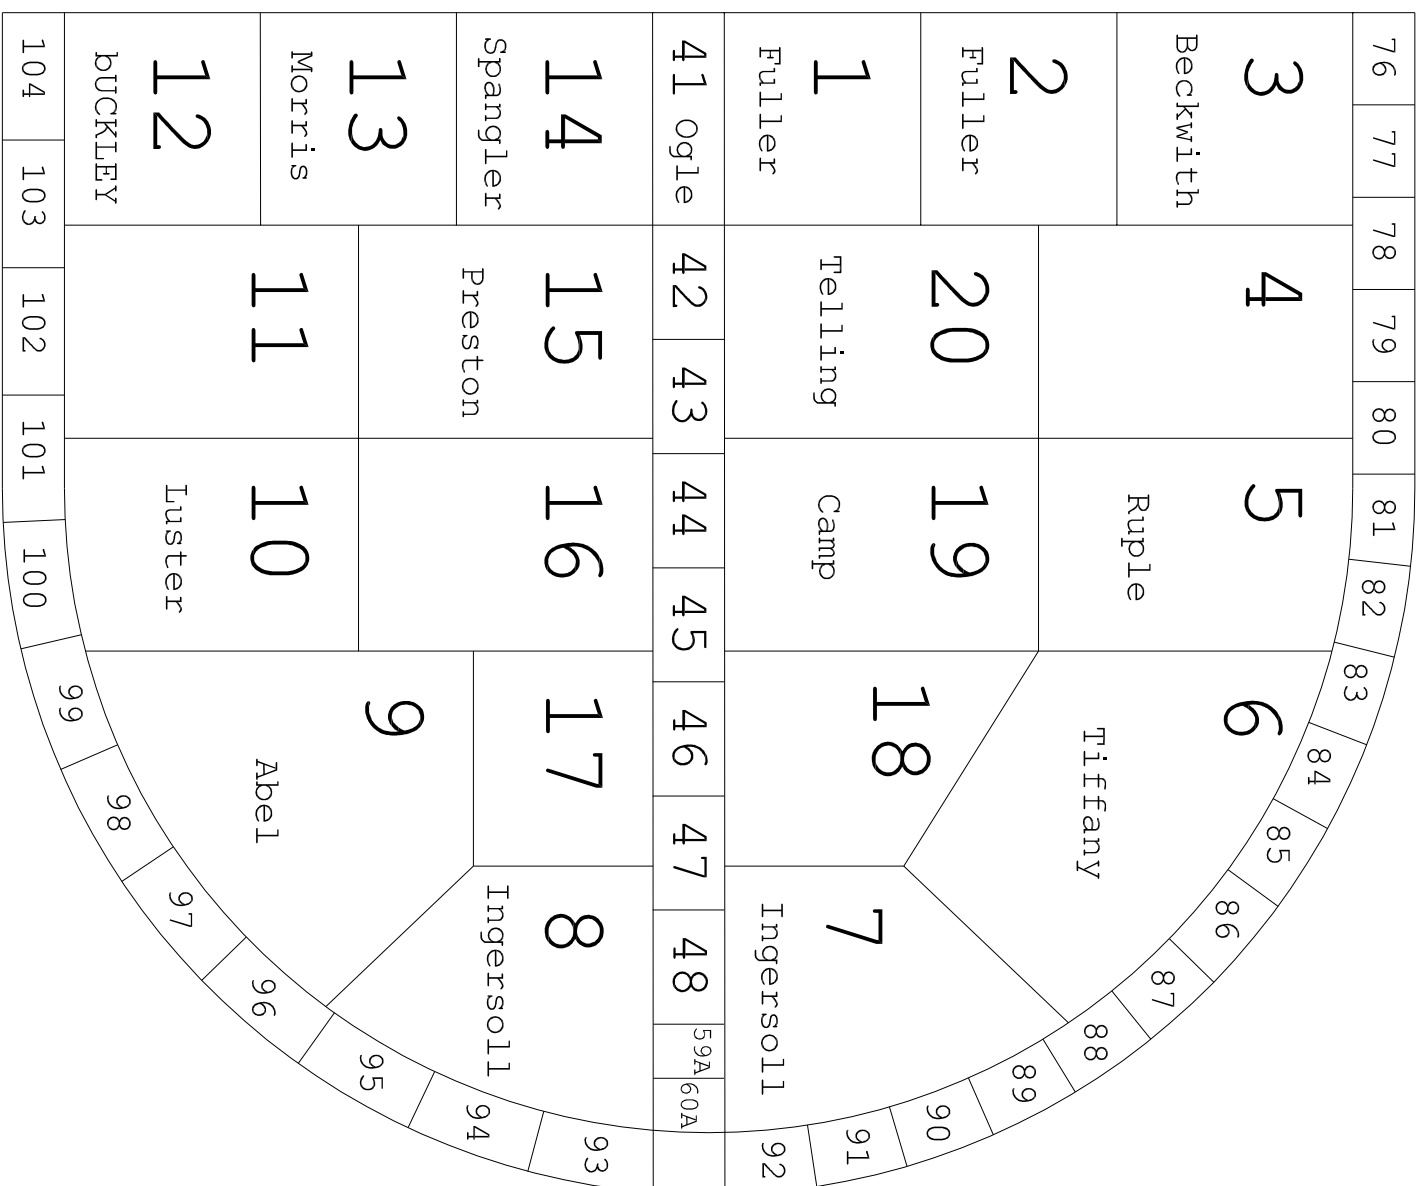

# ROAD

Section 8

East Cleveland Township Cemetery  
 1621 East 118th Street  
 Cleveland, Ohio